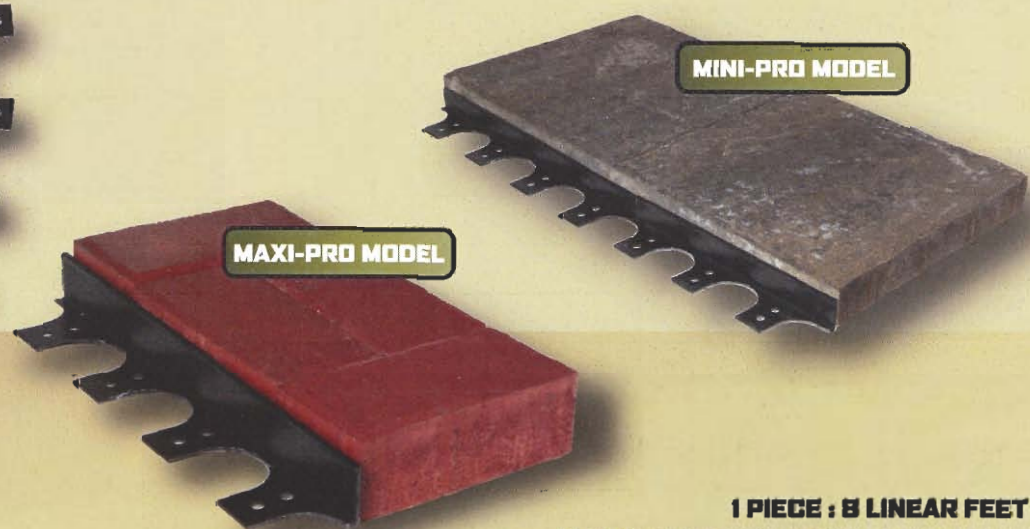

# MAXI-PRO MINI-PRO PAVING EDGE

MAXI-PRO MODEL

MINI-PRO MODEL

1.75"

1"

**MINI-PRO 1" PAVING EDGE  
CAN BE USED FOR**

- NATURAL STONE
- CONCRETE AND CLAY PAVERS
- ALL TYPES OF SLABS

MINI-PRO MODEL

MAXI-PRO MODEL

**1 PIECE : 8 LINEAR FEET  
1 PACK : 24 PIECES : 192 LINEAR FEET  
1 PALLET : 18 PACKS : 3072 LINEAR FEET**